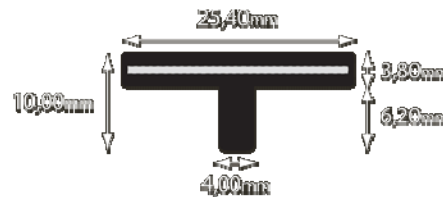

home about us hidden fasteners hardWood Wrench photo gallery distributors press coverage faq contact us

PRO SPACE

hardWood Clip™ hidden fasteners : **Extreme4™**

Hidden fasteners for wood decks

Extreme™ ExtremeKD™ Extreme4™

Benefits of hidden fasteners

- Quick and easy installation
- Highly Resistant and Unbreakable
- SPAX® self-tapping screw
- Beauty and Safety
- Universal

The **Extreme4™** model is part of the range developed for professionals. Its square shape and the stainless steel insert in the moulded fastener provide exceptional resistance. With 4 mm spacing between the boards, the **hardWood Clip™ Extreme4™** fastener is designed to let wood boards both expand and contract.

When wood with the appropriate moisture content is used, the **Extreme4™** fastener ensures that there are no abnormally large gaps between boards and that they don't abut against each other either.

Materials	Colours
Polyethylene Stainless A2 metal insert	■