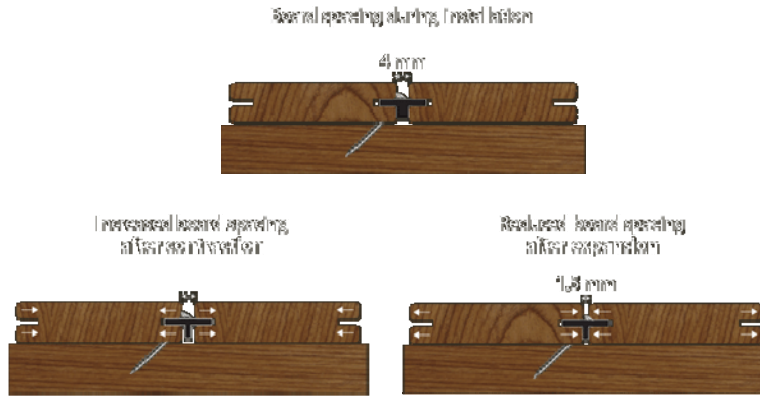

CONTROL SPACING BETWEEN WOOD BOARDS

© HARDWOOD CLIP 2009 - HIDDEN FASTENING SYSTEM FOR WOOD DECKS - INFO@HARDWOODCLIP.COM